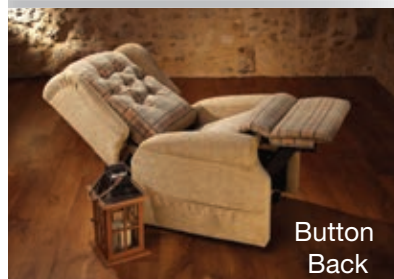

Also Available

Matching Sofa

Also Available

Static Armchair

Kensey

MADE TO ORDER

Shown in
Waterfall Back

Made
in the UK

The Kensey is our new UK Premium Tilt-in-Space (TIS) Single-motor Cosi Chair providing a smooth rise and recline movement. It's Waterfall Back design (shown on the front) delivers support to the user's back, shoulders and neck areas throughout travel. Choose from any other back design below: