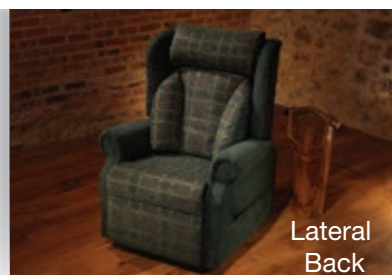

Also Available

Matching Sofa

Also Available

Static Armchair

Kensey

MADE TO ORDER

Shown in
Waterfall Back

Made
in the UK

Kensey Size Guide:

* Also available in Petite - measurements Seat H 16" x Seat W 18" x Seat D 16" - on Made to order only

	Small	Medium	Large
Seat height	45.7cm / 18"	50.8cm / 20"	53.3cm / 21"
Seat width	45.7cm / 18"	50.8cm / 20"	55.9cm / 22"
Seat depth	45.7cm / 18"	50.8cm / 20"	53.3cm / 21"
Arm height	20.3cm / 8"	19.1cm / 7½"	19.1cm / 7½"
Back height	66cm / 26"	68.6cm / 27"	71.1cm / 28"
Overall width	76.2cm / 30"	81.3cm / 32"	86.4cm / 34"
Overall height	108cm / 42½"	110.5cm / 43½"	113cm / 44½"
Weight limit	20 stone / 127kgs	25 stone / 158.8kgs	25 stone / 158.8kgs

The Kensey is our new UK Premium Tilt-in-Space (TIS) Single-motor Cosi Chair providing a smooth rise and recline movement. It's Waterfall Back design (shown on the front) delivers support to the user's back, shoulders and neck areas throughout travel. Choose from any other back design below:

Main Features:

- Premium Seminar TIS mechanism with Variable Angle Lift
- Arm covers and Antimacassar included Free of Charge as standard
- Choice of any back design or style of fabric on a Made to order basis **only**
- 5-button power on handset
- New pleated wing design
- Heat & massage / drop in seat cushions for pressure care issues - both available on request*
- 5 Year Guarantee on frames, mechanisms and all electrics